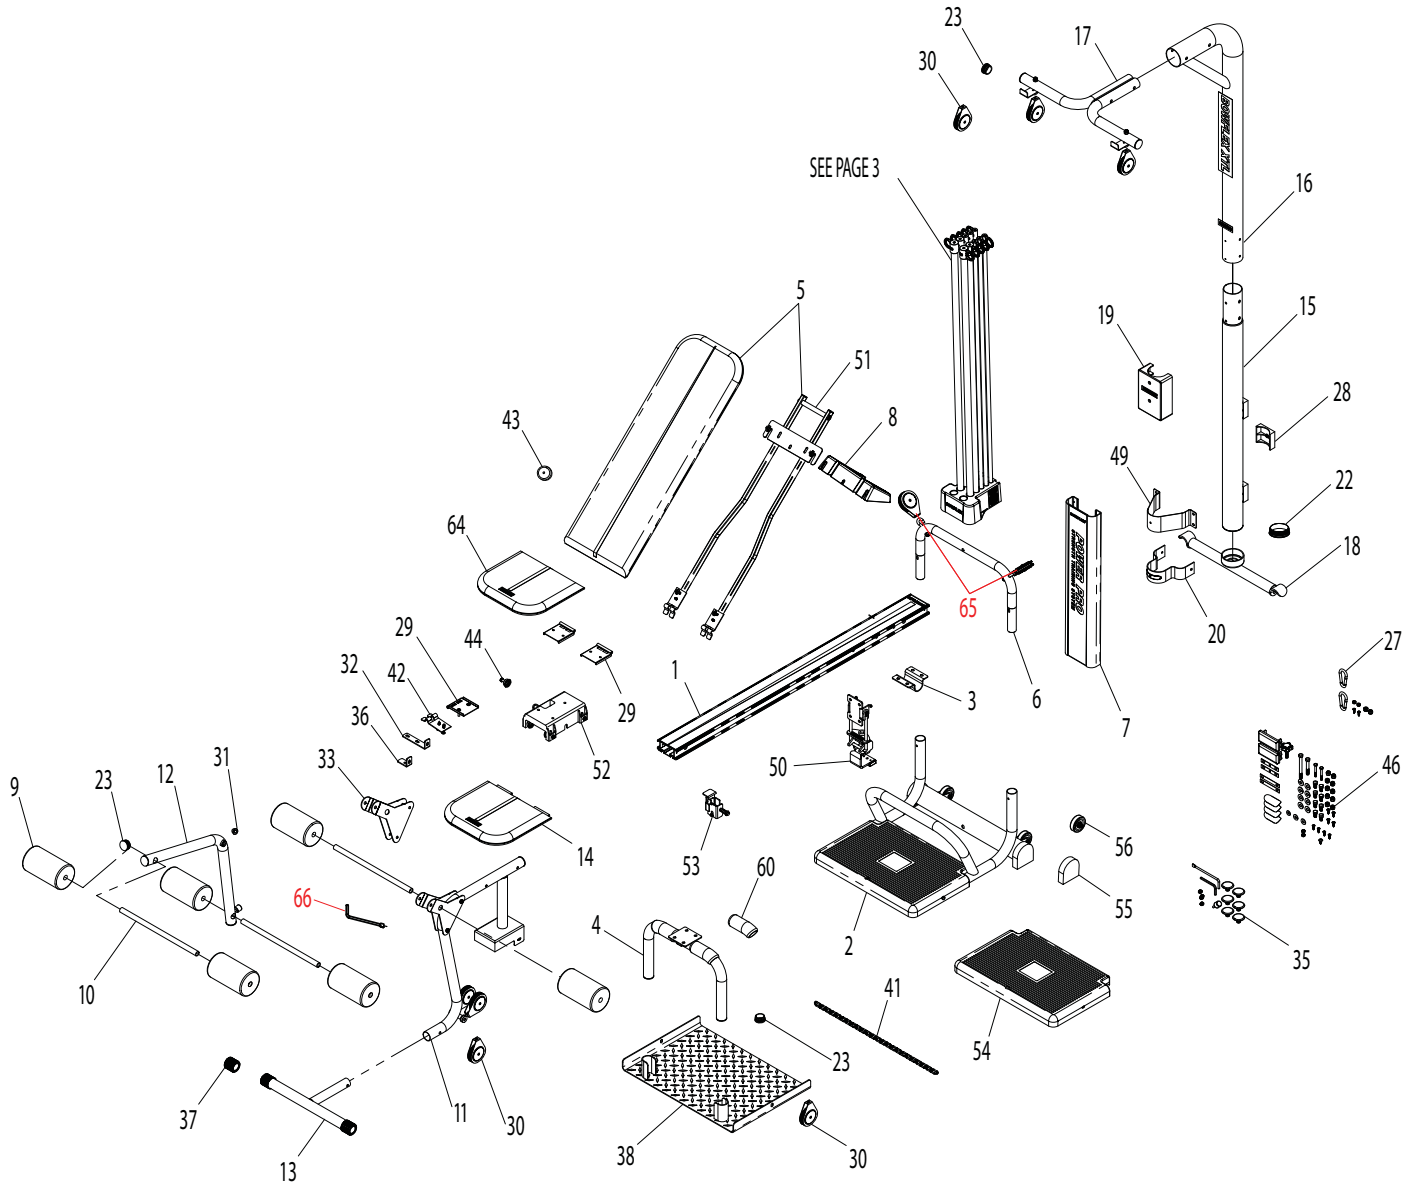

BOWFLEX POWER PRO

BOWFLEX POWER PRO

BOWFLEX POWER PRO

| REF | DESCRIPTION | PART # |
|-----|--------------------------------|--------|
| 1 | Rail, Seat w/Decal | 95275 |
| 2 | Assy, Ppro Pulley Main Frame | 51322 |
| 3 | Bracket, Pivot | 95302 |
| 4 | Leg, Reinforced Rear Bench | 95202 |
| 5 | Bench, Ppro Warranty w/Frame | 10372 |
| 6 | Assy, Ppro U-Bar | 20258 |
| 8 | Assy, Ppro Incln Sprt Brkt Upg | 51220 |
| 9 | ROLLER,FOAM, L=175MM,7" | 50304 |
| 10 | Tube, 3/4" Chrome Roller | 95206 |
| 11 | Frame, Leg Ext Main | 90255 |
| 12 | Arm, Leg Ext Pivot | 95205 |
| 13 | Foot, Leg Ext | 95208 |
| 14 | Assy, Leg Ext Seat | 95207 |
| 15 | Frame, Lower Lat Main | 98102 |
| 16 | Frame, Upper Main | 98103 |
| 17 | Assy, Lat Ext T | 98105 |
| 18 | Bar, Lower Lat Cross | 90280 |
| 19 | Bumper, Incline Bench Plastic | 98202 |
| 20 | Brkt,Main Frame P-Pro | 90270 |
| 21 | Cap, Pro 1x14-20Ga Round End | 20205 |
| 22 | Cap, 3 Round Lat End | 90172 |
| 23 | Cap, 1 1/2 14GA. Black End | 90185 |
| 24 | 59" Lat Cable | 90275 |
| 25 | BAR,48",W/FOAM GRIPS,BLACK | 90650 |
| 26 | Strap, Lat/Squat Bar | 95001 |
| 27 | Bag, Lat Parts | 98108 |
| 28 | Bumper, Plastic | 98200 |
| 29 | Hinge, Seat | 80179 |
| 30 | Pulley, Generic | 90177 |
| 31 | Bushing, Leg Ext Pivot | 90189 |
| 32 | Bracket, Long L Seat | 90251 |
| 33 | Bracket, L&R Leg Pivot | 90254 |
| 34 | 68" Leg Cable | 90263 |
| 35 | Bag, Leg Parts | 90267 |
| 36 | Bracket, Short L Seat | 95060 |
| 37 | Cap, T-Foot End | 95340 |
| 38 | Plate, Squat | 95330 |
| 39 | 41.5" Squat Cable | 90216 |
| 40 | Bar, 48 Squat w/Pads | 90655 |
| 41 | Chain, 24 Squat | 95235 |