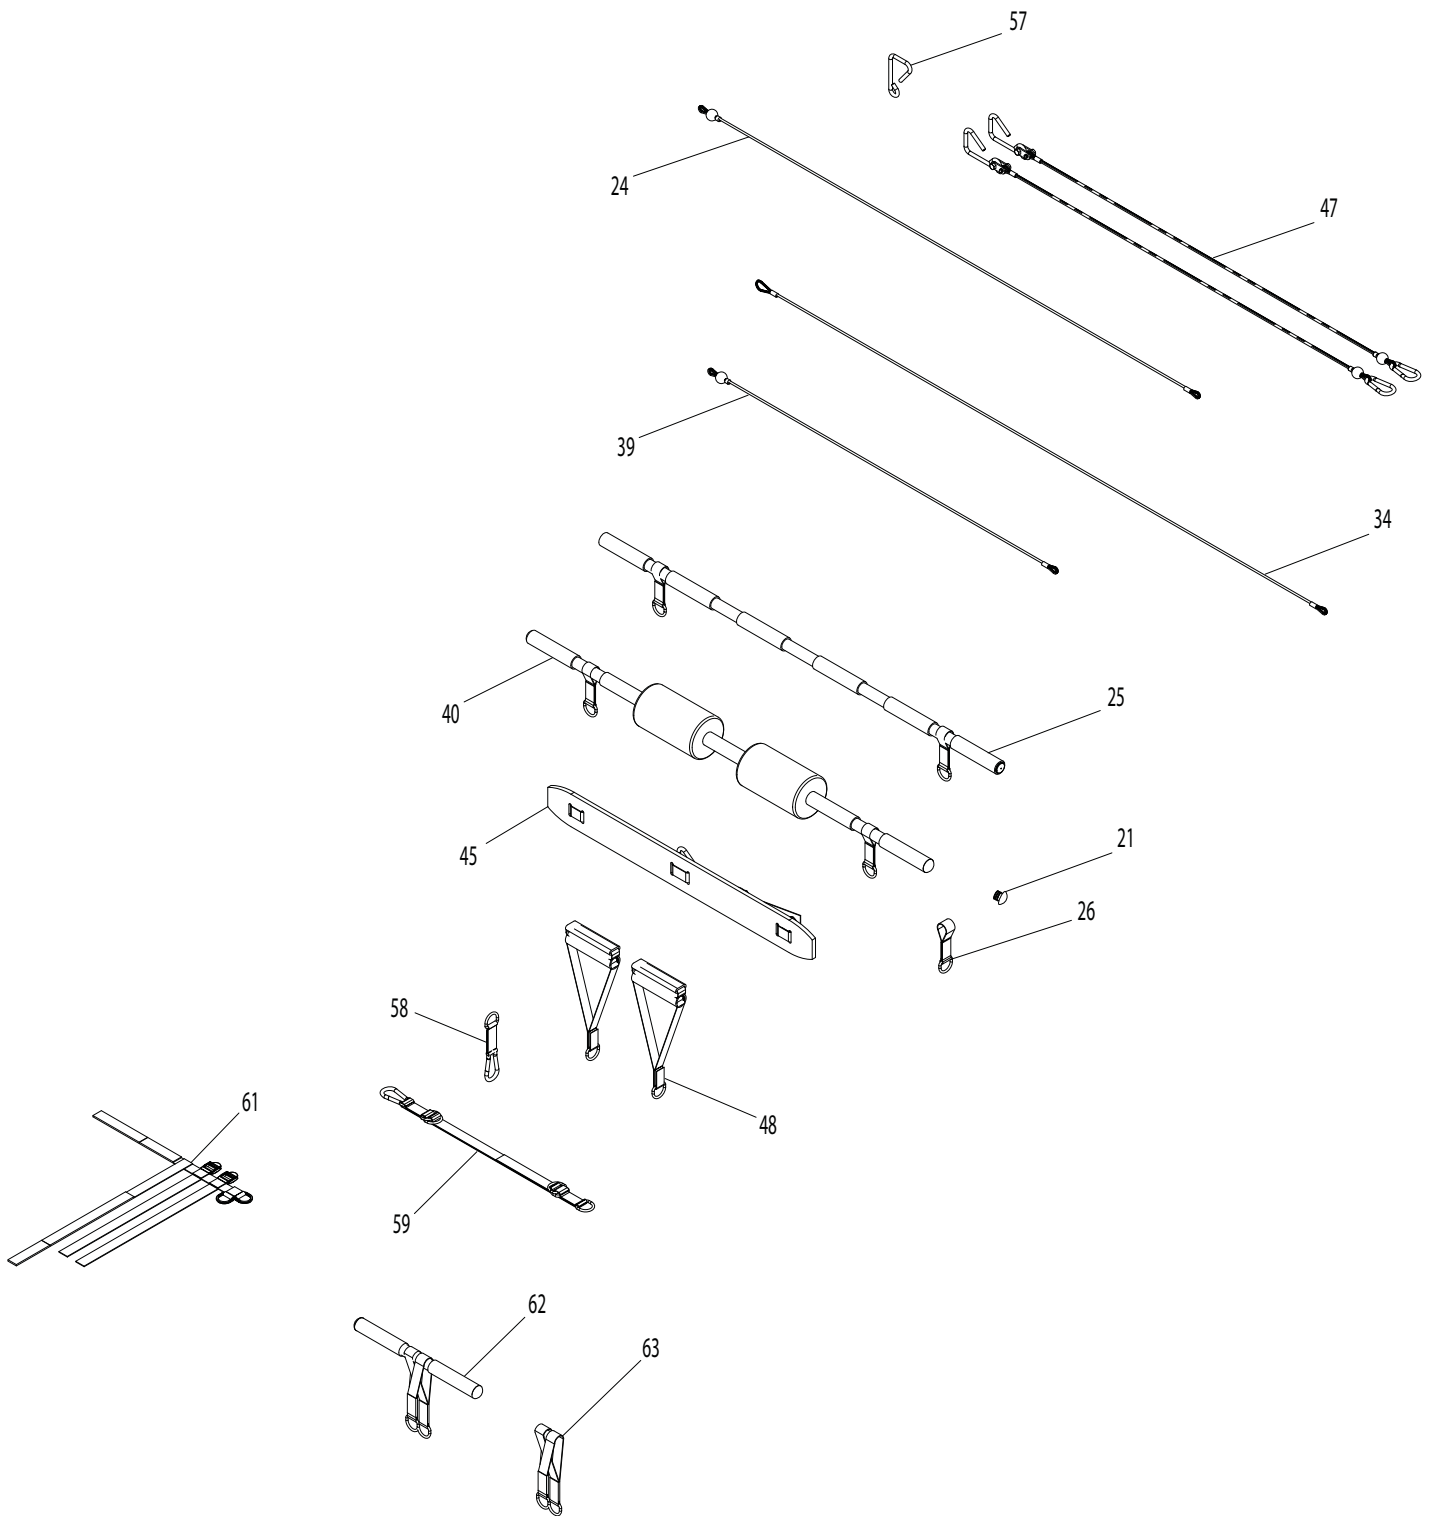

BOWFLEX POWER PRO

BOWFLEX POWER PRO

BOWFLEX POWER PRO

| REF | DESCRIPTION | PART # |
|-----|--------------------------------|--------|
| 1 | Rail, Seat w/Decal | 95275 |
| 2 | Assy, Ppro Pulley Main Frame | 51322 |
| 3 | Bracket, Pivot | 95302 |
| 4 | Leg, Reinforced Rear Bench | 95202 |
| 5 | Bench, Ppro Warranty w/Frame | 10372 |
| 6 | Assy, Ppro U-Bar | 20258 |
| 8 | Assy, Ppro Incln Sprt Brkt Upg | 51220 |
| 9 | ROLLER,FOAM, L=175MM,7" | 50304 |
| 10 | Tube, 3/4" Chrome Roller | 95206 |
| 11 | Frame, Leg Ext Main | 90255 |
| 12 | Arm, Leg Ext Pivot | 95205 |
| 13 | Foot, Leg Ext | 95208 |
| 14 | Assy, Leg Ext Seat | 95207 |
| 15 | Frame, Lower Lat Main | 98102 |
| 16 | Frame, Upper Main | 98103 |
| 17 | Assy, Lat Ext T | 98105 |
| 18 | Bar, Lower Lat Cross | 90280 |
| 19 | Bumper, Incline Bench Plastic | 98202 |
| 20 | Brkt,Main Frame P-Pro | 90270 |
| 21 | Cap, Pro 1x14-20Ga Round End | 20205 |
| 22 | Cap, 3 Round Lat End | 90172 |
| 23 | Cap, 1 1/2 14GA. Black End | 90185 |
| 24 | 59" Lat Cable | 90275 |
| 25 | BAR,48",W/FOAM GRIPS,BLACK | 90650 |
| 26 | Strap, Lat/Squat Bar | 95001 |
| 27 | Bag, Lat Parts | 98108 |
| 28 | Bumper, Plastic | 98200 |
| 29 | Hinge, Seat | 80179 |
| 30 | Pulley, Generic | 90177 |
| 31 | Bushing, Leg Ext Pivot | 90189 |
| 32 | Bracket, Long L Seat | 90251 |
| 33 | Bracket, L&R Leg Pivot | 90254 |
| 34 | 68" Leg Cable | 90263 |
| 35 | Bag, Leg Parts | 90267 |
| 36 | Bracket, Short L Seat | 95060 |
| 37 | Cap, T-Foot End | 95340 |
| 38 | Plate, Squat | 95330 |
| 39 | 41.5" Squat Cable | 90216 |
| 40 | Bar, 48 Squat w/Pads | 90655 |
| 41 | Chain, 24 Squat | 95235 |