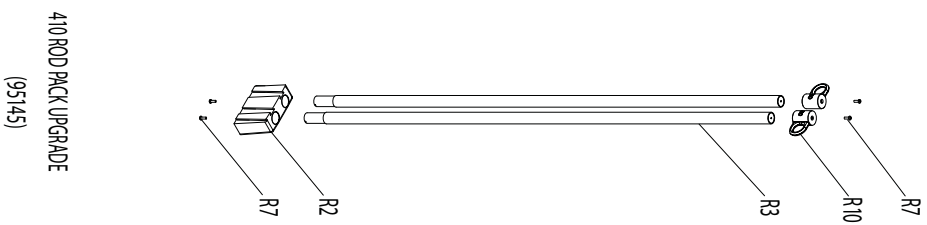

BOWFLEX POWER PRO

BOWFLEX POWER PRO

BOWFLEX POWER PRO

| REF | DESCRIPTION | PART # |
|-----|--------------------------------|--------|
| 1 | Rail, Seat w/Decal | 95275 |
| 2 | Assy, Ppro Pulley Main Frame | 51322 |
| 3 | Bracket, Pivot | 95302 |
| 4 | Leg, Reinforced Rear Bench | 95202 |
| 5 | Bench, Ppro Warranty w/Frame | 10372 |
| 6 | Assy, Ppro U-Bar | 20258 |
| 8 | Assy, Ppro Incln Sprt Brkt Upg | 51220 |
| 9 | ROLLER,FOAM, L=175MM,7" | 50304 |
| 10 | Tube, 3/4" Chrome Roller | 95206 |
| 11 | Frame, Leg Ext Main | 90255 |
| 12 | Arm, Leg Ext Pivot | 95205 |
| 13 | Foot, Leg Ext | 95208 |
| 14 | Assy, Leg Ext Seat | 95207 |
| 15 | Frame, Lower Lat Main | 98102 |
| 16 | Frame, Upper Main | 98103 |
| 17 | Assy, Lat Ext T | 98105 |
| 18 | Bar, Lower Lat Cross | 90280 |
| 19 | Bumper, Incline Bench Plastic | 98202 |
| 20 | Brkt,Main Frame P-Pro | 90270 |
| 21 | Cap, Pro 1x14-20Ga Round End | 20205 |
| 22 | Cap, 3 Round Lat End | 90172 |
| 23 | Cap, 1 1/2 14GA. Black End | 90185 |
| 24 | 59" Lat Cable | 90275 |
| 25 | BAR,48",W/FOAM GRIPS,BLACK | 90650 |
| 26 | Strap, Lat/Squat Bar | 95001 |
| 27 | Bag, Lat Parts | 98108 |
| 28 | Bumper, Plastic | 98200 |
| 29 | Hinge, Seat | 80179 |
| 30 | Pulley, Generic | 90177 |
| 31 | Bushing, Leg Ext Pivot | 90189 |
| 32 | Bracket, Long L Seat | 90251 |
| 33 | Bracket, L&R Leg Pivot | 90254 |
| 34 | 68" Leg Cable | 90263 |
| 35 | Bag, Leg Parts | 90267 |
| 36 | Bracket, Short L Seat | 95060 |
| 37 | Cap, T-Foot End | 95340 |
| 38 | Plate, Squat | 95330 |
| 39 | 41.5" Squat Cable | 90216 |
| 40 | Bar, 48 Squat w/Pads | 90655 |
| 41 | Chain, 24 Squat | 95235 |