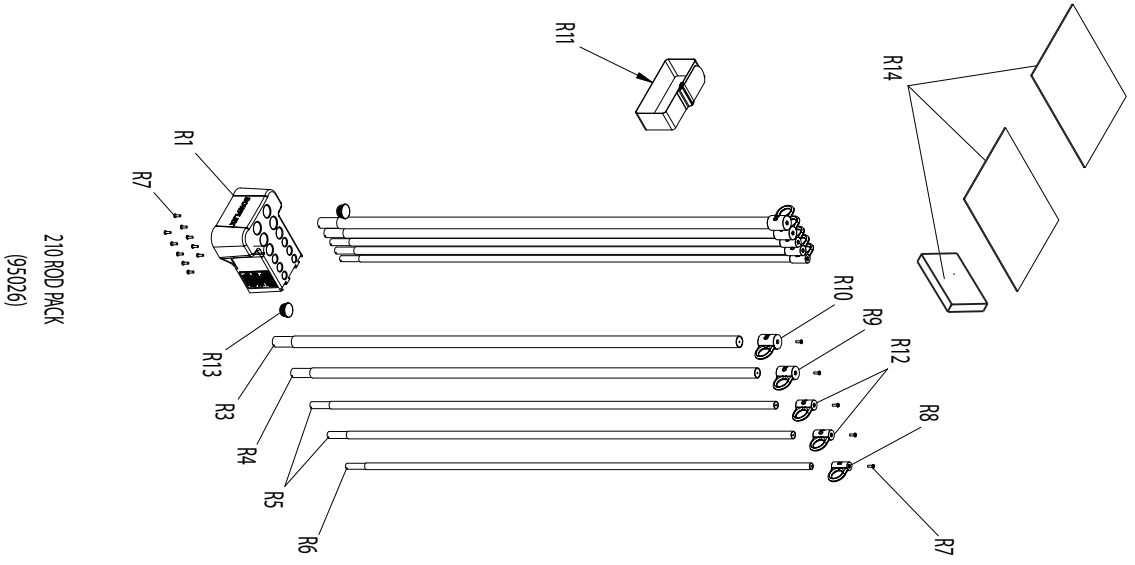

BOWFLEX POWER PRO

BOWFLEX POWER PRO

BOWFLEX POWER PRO

| REF | DESCRIPTION | PART # |
|-----|--------------------------------|--------|
| 1 | Rail, Seat w/Decal | 95275 |
| 2 | Assy, Ppro Pulley Main Frame | 51322 |
| 3 | Bracket, Pivot | 95302 |
| 4 | Leg, Reinforced Rear Bench | 95202 |
| 5 | Bench, Ppro Warranty w/Frame | 10372 |
| 6 | Assy, Ppro U-Bar | 20258 |
| 8 | Assy, Ppro Incln Sprt Brkt Upg | 51220 |
| 9 | ROLLER,FOAM, L=175MM,7" | 50304 |
| 10 | Tube, 3/4" Chrome Roller | 95206 |
| 11 | Frame, Leg Ext Main | 90255 |
| 12 | Arm, Leg Ext Pivot | 95205 |
| 13 | Foot, Leg Ext | 95208 |
| 14 | Assy, Leg Ext Seat | 95207 |
| 15 | Frame, Lower Lat Main | 98102 |
| 16 | Frame, Upper Main | 98103 |
| 17 | Assy, Lat Ext T | 98105 |
| 18 | Bar, Lower Lat Cross | 90280 |
| 19 | Bumper, Incline Bench Plastic | 98202 |
| 20 | Brkt,Main Frame P-Pro | 90270 |
| 21 | Cap, Pro 1x14-20Ga Round End | 20205 |
| 22 | Cap, 3 Round Lat End | 90172 |
| 23 | Cap, 1 1/2 14GA. Black End | 90185 |
| 24 | 59" Lat Cable | 90275 |
| 25 | BAR,48",W/FOAM GRIPS,BLACK | 90650 |
| 26 | Strap, Lat/Squat Bar | 95001 |
| 27 | Bag, Lat Parts | 98108 |
| 28 | Bumper, Plastic | 98200 |
| 29 | Hinge, Seat | 80179 |
| 30 | Pulley, Generic | 90177 |
| 31 | Bushing, Leg Ext Pivot | 90189 |
| 32 | Bracket, Long L Seat | 90251 |
| 33 | Bracket, L&R Leg Pivot | 90254 |
| 34 | 68" Leg Cable | 90263 |
| 35 | Bag, Leg Parts | 90267 |
| 36 | Bracket, Short L Seat | 95060 |
| 37 | Cap, T-Foot End | 95340 |
| 38 | Plate, Squat | 95330 |
| 39 | 41.5" Squat Cable | 90216 |
| 40 | Bar, 48 Squat w/Pads | 90655 |
| 41 | Chain, 24 Squat | 95235 |