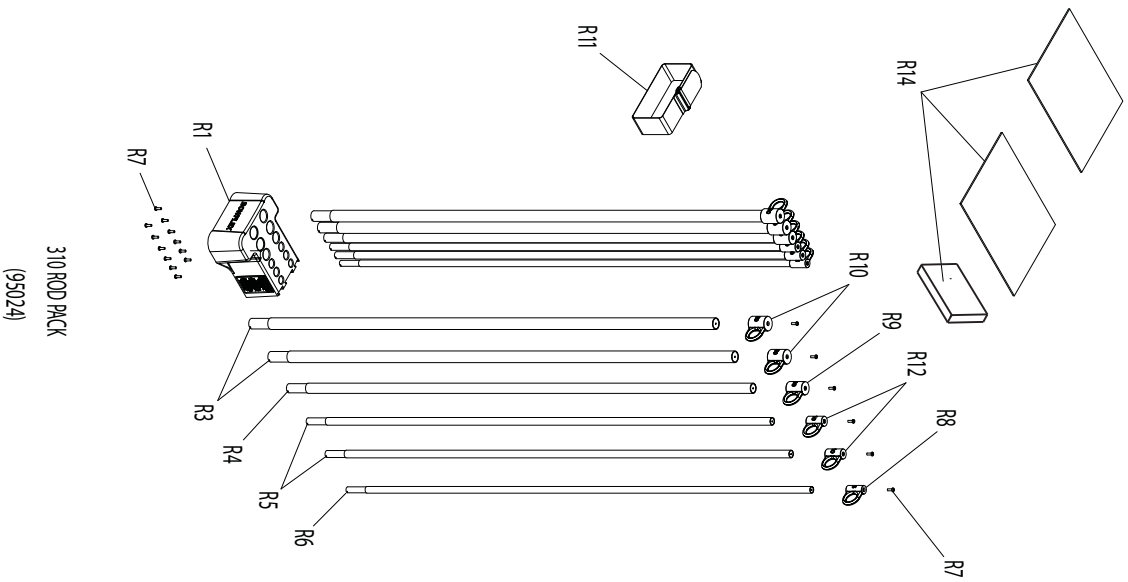

BOWFLEX POWER PRO

BOWFLEX POWER PRO

BOWFLEX POWER PRO

| REF | DESCRIPTION | PART # |
|-----|--------------------------------|--------|
| 1 | Rail, Seat w/Decal | 95275 |
| 2 | Assy, Ppro Pulley Main Frame | 51322 |
| 3 | Bracket, Pivot | 95302 |
| 4 | Leg, Reinforced Rear Bench | 95202 |
| 5 | Bench, Ppro Warranty w/Frame | 10372 |
| 6 | Assy, Ppro U-Bar | 20258 |
| 8 | Assy, Ppro Incln Sprt Brkt Upg | 51220 |
| 9 | ROLLER,FOAM, L=175MM,7" | 50304 |
| 10 | Tube, 3/4" Chrome Roller | 95206 |
| 11 | Frame, Leg Ext Main | 90255 |
| 12 | Arm, Leg Ext Pivot | 95205 |
| 13 | Foot, Leg Ext | 95208 |
| 14 | Assy, Leg Ext Seat | 95207 |
| 15 | Frame, Lower Lat Main | 98102 |
| 16 | Frame, Upper Main | 98103 |
| 17 | Assy, Lat Ext T | 98105 |
| 18 | Bar, Lower Lat Cross | 90280 |
| 19 | Bumper, Incline Bench Plastic | 98202 |
| 20 | Brkt,Main Frame P-Pro | 90270 |
| 21 | Cap, Pro 1x14-20Ga Round End | 20205 |
| 22 | Cap, 3 Round Lat End | 90172 |
| 23 | Cap, 1 1/2 14GA. Black End | 90185 |
| 24 | 59" Lat Cable | 90275 |
| 25 | BAR,48",W/FOAM GRIPS,BLACK | 90650 |
| 26 | Strap, Lat/Squat Bar | 95001 |
| 27 | Bag, Lat Parts | 98108 |
| 28 | Bumper, Plastic | 98200 |
| 29 | Hinge, Seat | 80179 |
| 30 | Pulley, Generic | 90177 |
| 31 | Bushing, Leg Ext Pivot | 90189 |
| 32 | Bracket, Long L Seat | 90251 |
| 33 | Bracket, L&R Leg Pivot | 90254 |
| 34 | 68" Leg Cable | 90263 |
| 35 | Bag, Leg Parts | 90267 |
| 36 | Bracket, Short L Seat | 95060 |
| 37 | Cap, T-Foot End | 95340 |
| 38 | Plate, Squat | 95330 |
| 39 | 41.5" Squat Cable | 90216 |
| 40 | Bar, 48 Squat w/Pads | 90655 |
| 41 | Chain, 24 Squat | 95235 |